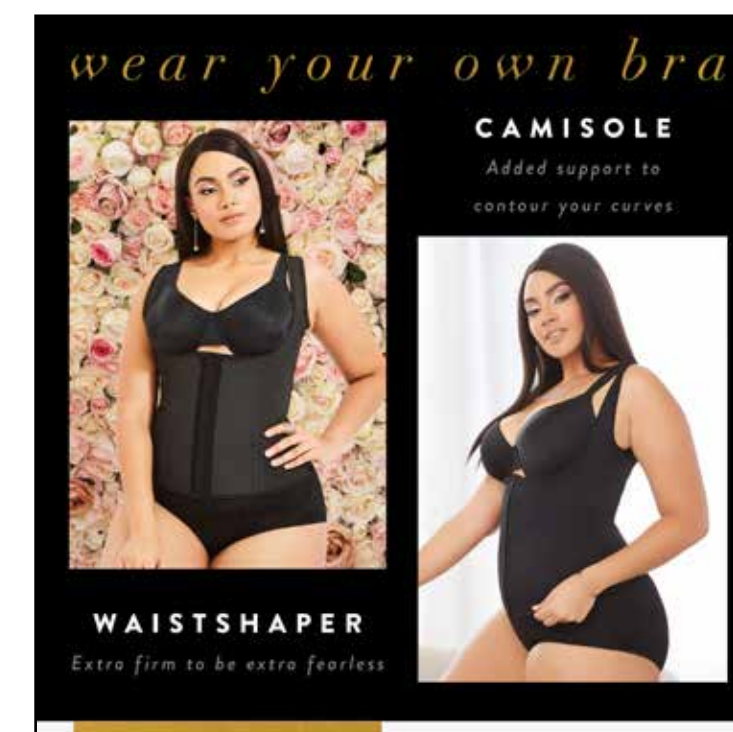

INTIMATES RELAUNCH SOCIAL POSTS

Social Stories

Static Post

Scrollable Post: Set 1

Scrollable Post: Set 2

the plunge

Get an extra boost for killer cleavage

THE ONE TO SHOW OFF

- Killer cleavage
- Double-wrap back
- Added support
- Wide gel straps
- Advanced push-up

80% OF WOMEN ARE WEARING THE WRONG BRA SIZE

Scrollable Post: Set 3

the convertible

- Wear it 6 different ways
- Maximum versatility
- Double-wrap back
- Invisible support straps
- Graduated push-up cups

THE ONE WITH OPTIONS

Scrollable Post: Set 4

the full coverage

Added coverage to contour your curves

THE ONE WITH EXTRA SUPPORT

- Ultimate coverage
- Double-wrap back
- Wide gel straps
- Graduated push-up cups

Scrollable Post: Set 6

t-shirt bra

Inspired by your softest tee for all-day comfort

- Lightly padded cups
- Restores natural shape
- Contour cups lift & support
- No show-through

SOME OF US ARE AT HIGHER RISK
BLACK WOMEN IN THE U.S. ARE 40% MORE LIKELY TO DIE FROM BREAST CANCER THAN WHITE WOMEN