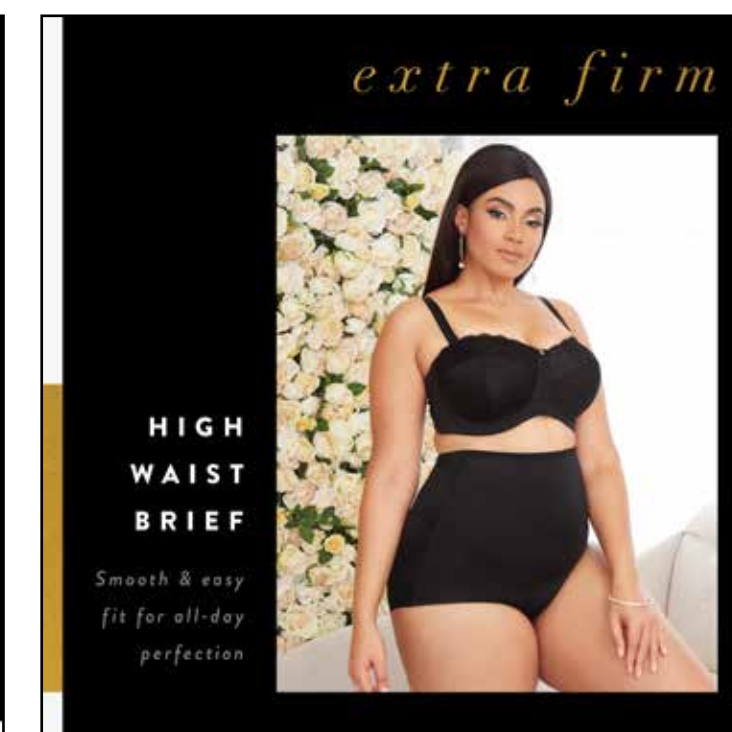

INTIMATES RELAUNCH SOCIAL POSTS

Social Stories

Static Post

Scrollable Post: Set 1

Scrollable Post: Set 2

the plunge

Get an extra boost for killer cleavage

THE ONE TO SHOW OFF

- Killer cleavage
- Double-wrap back
- Added support
- Wide gel straps
- Advanced push-up

80% OF WOMEN ARE WEARING THE WRONG BRA SIZE

Scrollable Post: Set 3

the convertible

- Wear it 6 different ways
- Maximum versatility
- Double-wrap back
- Invisible support straps
- Graduated push-up cups

THE ONE WITH OPTIONS

Scrollable Post: Set 4

the full coverage

Added coverage to contour your curves

THE ONE WITH EXTRA SUPPORT

- Ultimate coverage
- Double-wrap back
- Wide gel straps
- Graduated push-up cups

THE AVERAGE BRA LASTS FROM 6 TO 9 MONTHS

Scrollable Post: Set 5

posture bra

Supports your back & contours your curves

- Provides maximum coverage
- Conforms to your curves
- Smooths & eliminates bulge
- Molded cups lift & contour