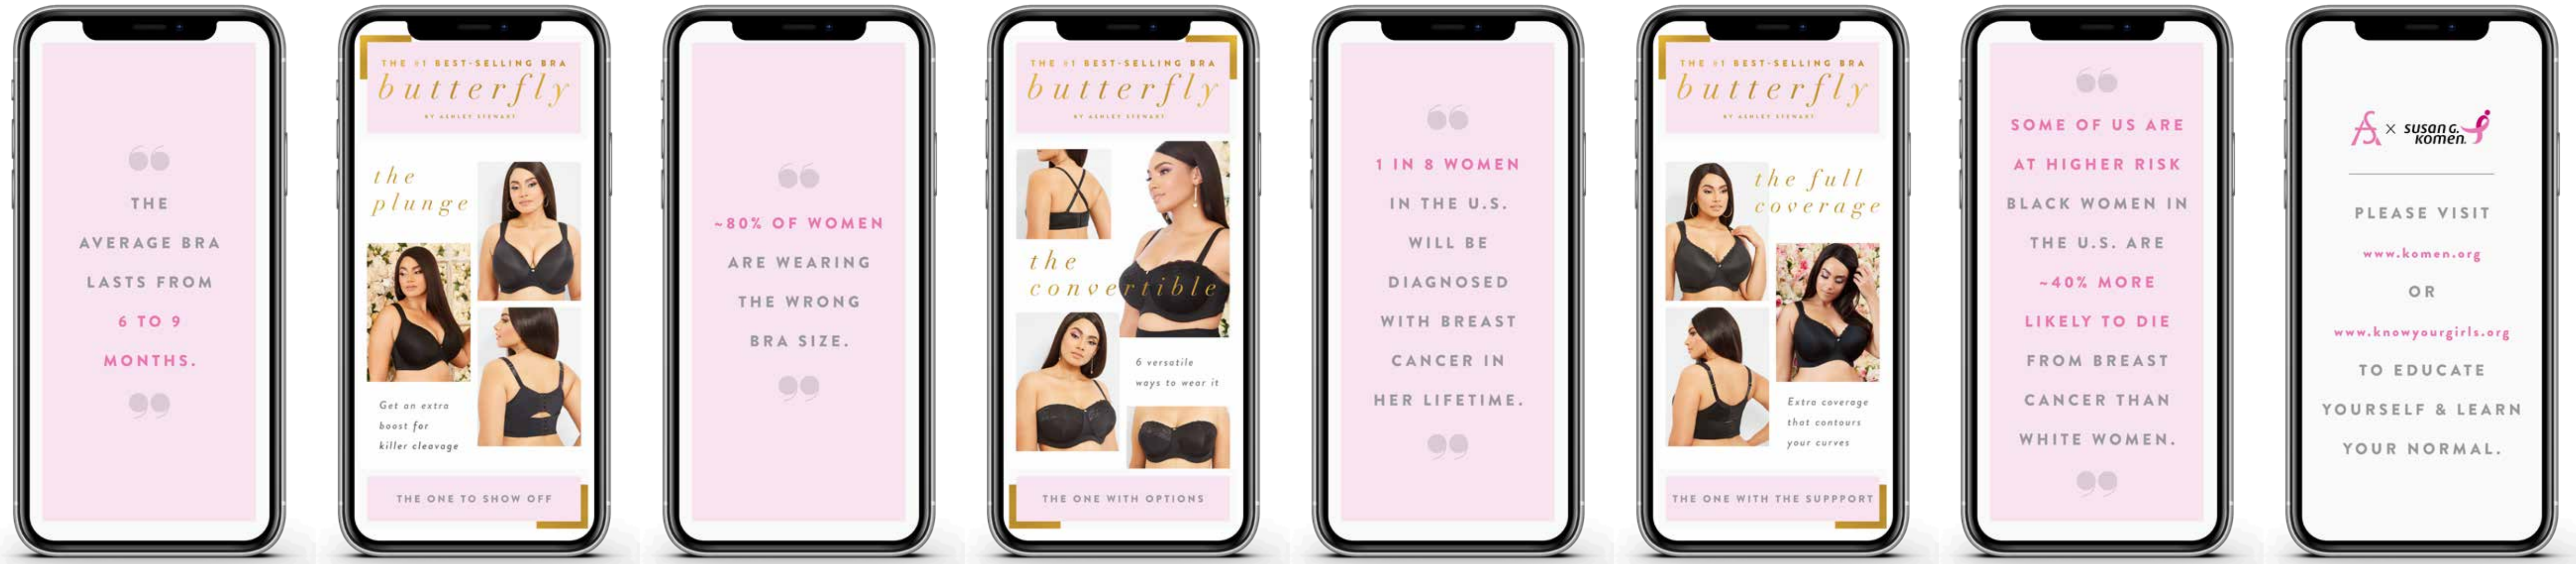

INTIMATES RELAUNCH SOCIAL POSTS

Social Stories

Static Post

Scrollable Post: Set 1

Scrollable Post: Set 2

the plunge

Get an extra boost for killer cleavage

THE ONE TO SHOW OFF

- Killer cleavage
- Double-wrap back
- Added support
- Wide gel straps
- Advanced push-up

80% OF WOMEN ARE WEARING THE WRONG BRA SIZE

Scrollable Post: Set 3

the convertible

- Wear it 6 different ways
- Maximum versatility
- Double-wrap back
- Invisible support straps
- Graduated push-up cups

THE AVERAGE BRA LASTS FROM 6 TO 9 MONTHS

Scrollable Post: Set 5

posture bra

Supports your back & contours your curves

- Provides maximum coverage
- Conforms to your curves
- Smooths & eliminates bulge
- Molded cups lift & contour

Scrollable Post: Set 6

t-shirt bra

Inspired by your softest tee for all-day comfort

- Lightly padded cups
- Restores natural shape
- Contour cups lift & support
- No show-through

SOME OF US ARE AT HIGHER RISK
BLACK WOMEN IN THE U.S. ARE 40% MORE LIKELY TO DIE FROM BREAST CANCER THAN WHITE WOMEN