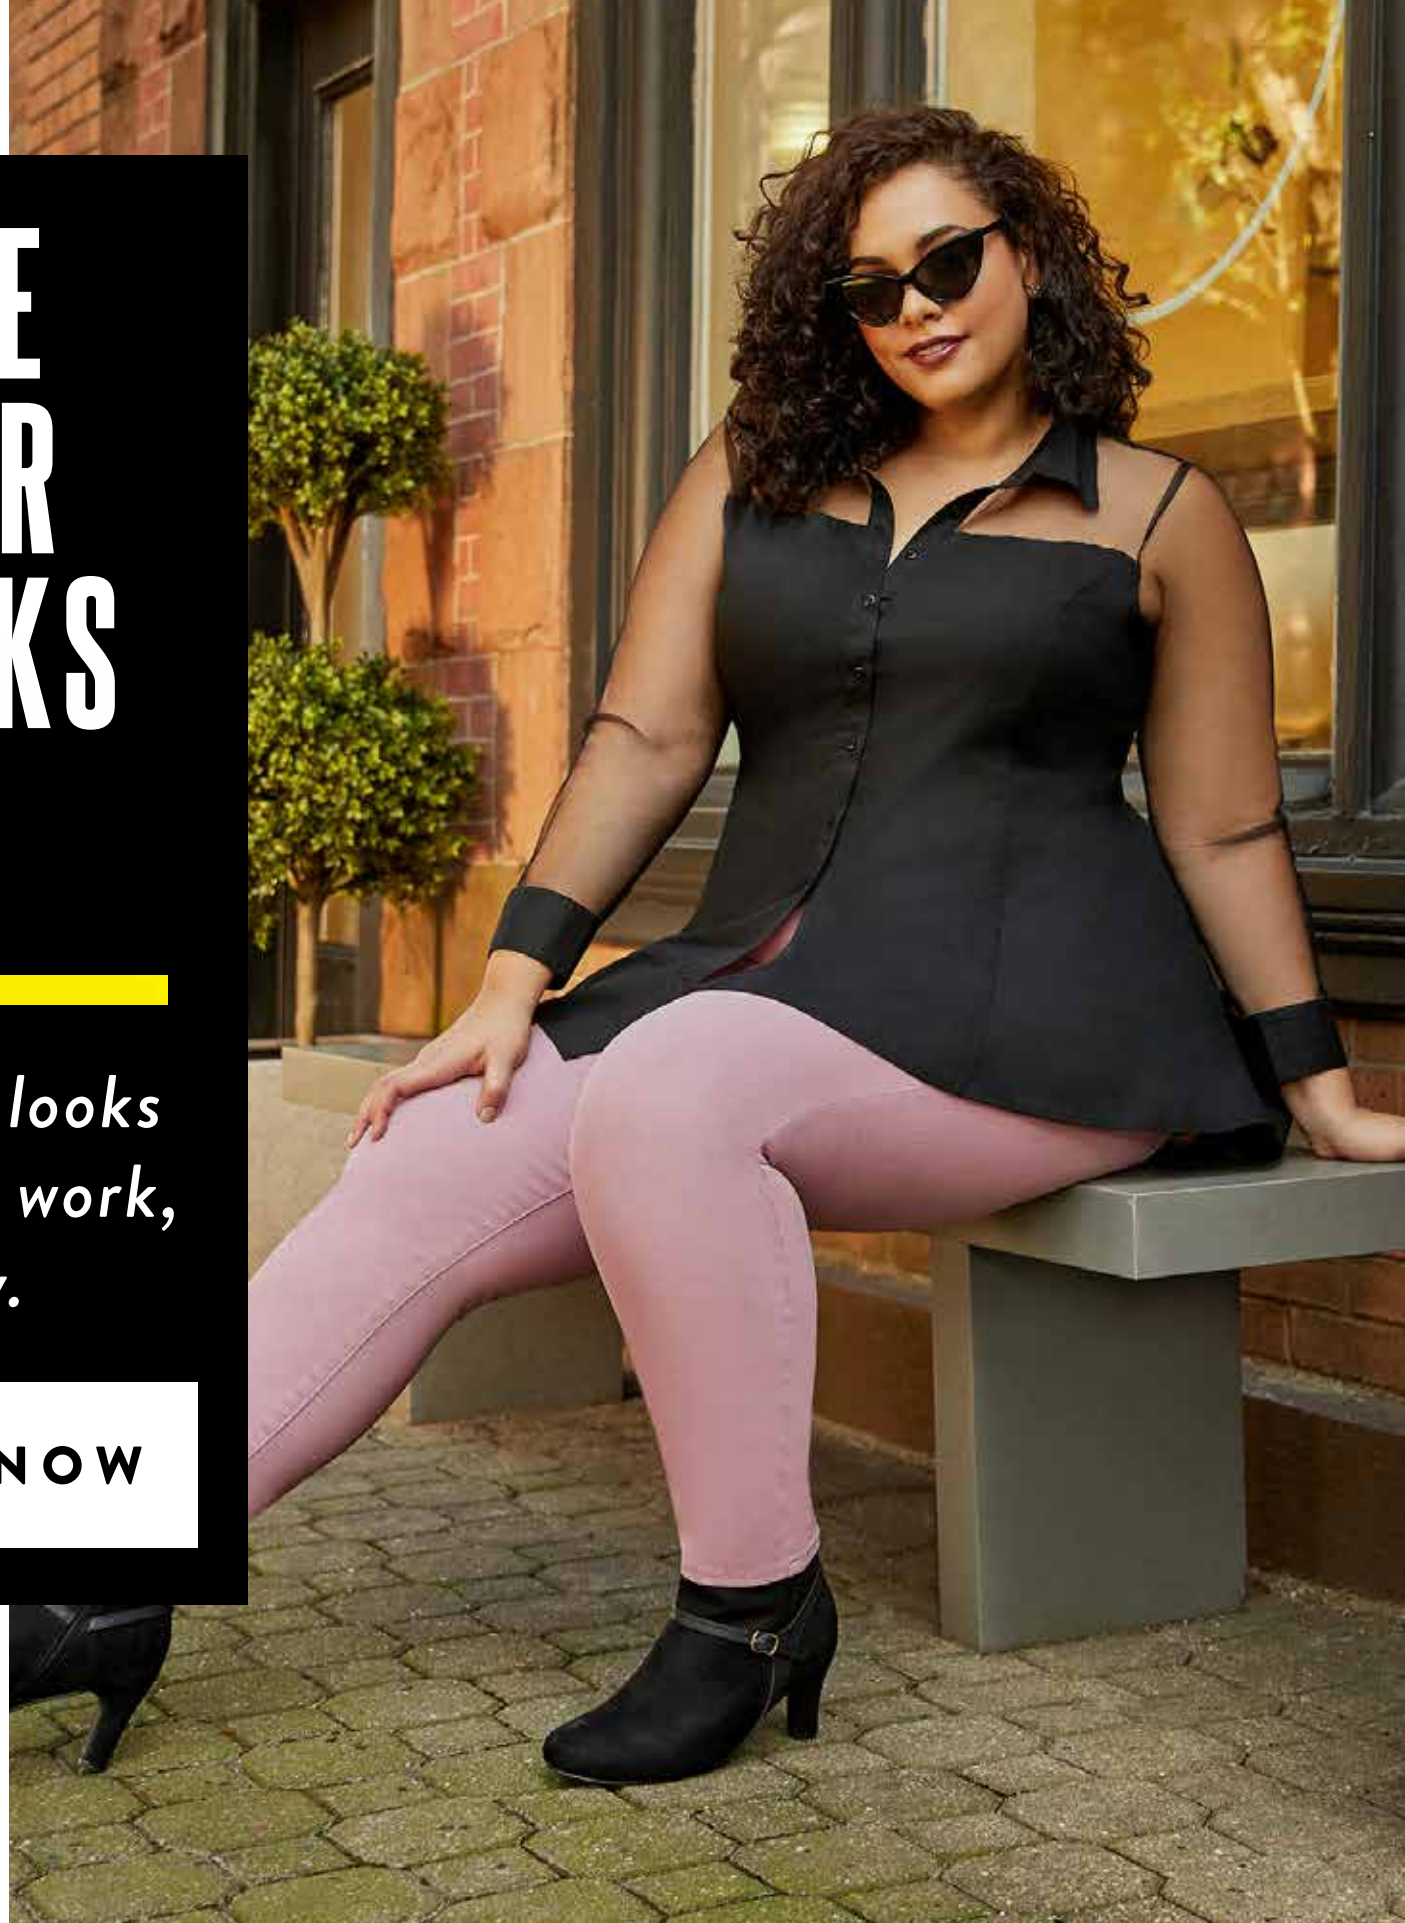

ONLINE ONLY
30% OFF NEW ARRIVALS

**STYLE
NEVER
CLOCKS
OUT**

*9 to 5 in looks
made for work,
then play.*

SHOP NOW